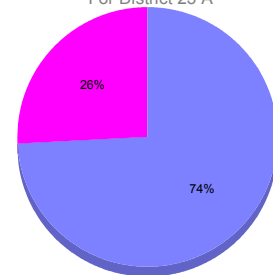

Membership Results 2011-2012

Goal, New, Dropped, Gain/Loss

Comparison of Membership Gain/Loss

Current Year Compared to the Previous Year

Gender Comparison 2010-2011

For District 23 A

Oct/Nov/Dec

■ Male ■ Female