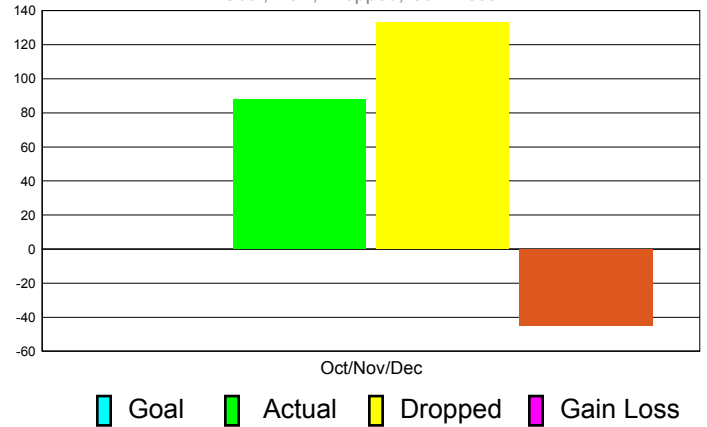

Membership Results 2011-2012

Goal, New, Dropped, Gain/Loss